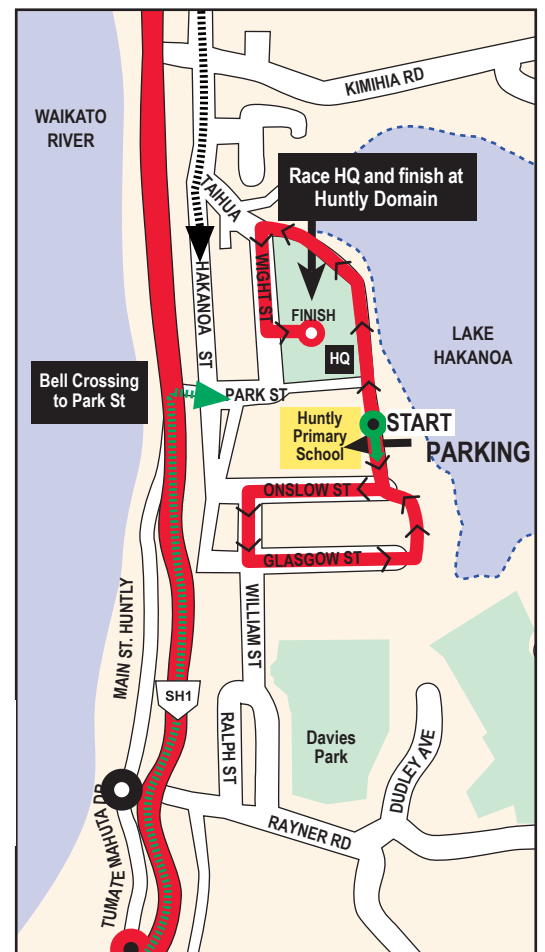

KIDS 2KM RUN

HOW TO ENTER

Easy! Just turn up on the day and check in at the Sport Waikato tent for your race wristband

FINISHER'S CERTIFICATE

Displays your placing and you can look up your time online at www.huntlyhalf.co.nz

ALL ENQUIRIES

KIDS 2KM alanm@sportsforce.org.nz

HALF MARATHON & 10KM info@huntlyhalf.co.nz

Or visit www.huntlyhalf.co.nz

North bound traffic (green arrow) turn right off SH1 at Bell Crossing. **South bound traffic** (black arrows) turn left off SH1 at Fletcher St (north of the I-site Information centre) and enter via Hakanoa St.